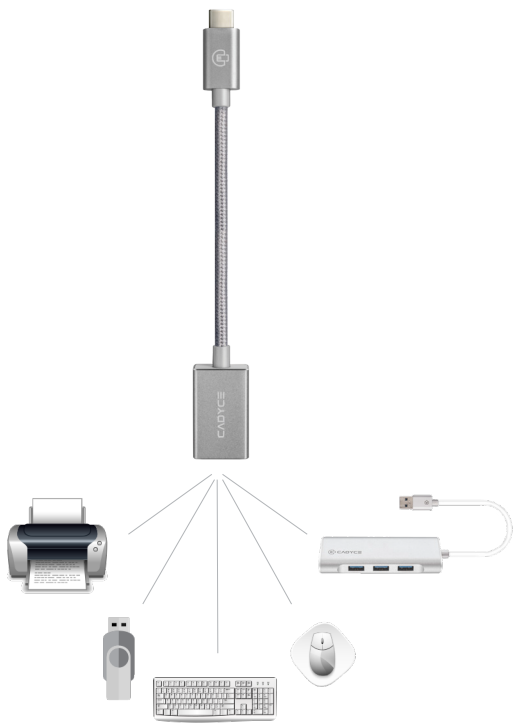

# CA-C3AF SPACE GRAY

## USB-C™ to USB 3.0 A Type Female Cable

USB Type-C™ to USB 3.0 A Type Female Cable allows you to connect various USB peripherals to your computer embedded with USB Type-C™ port.

15cm  
0.5ft

- Small Form Factor
- Fast Data Transfer Rate up to 10Gbps
- Powerful and provides up to 100W of power
- Backward compatible with USB 3.0/2.0
- Reversible USB Type-C™ connector to plug easy

Super Speed

Fast Data Transfer  
upto 10Gbps

Items	Description
Connectors	USB Type-C™ Male, USB 3.0 A Type Female
Length	15 cm
Color	Space Gray
Compatibility	MacBook, Chromebook Pixel
Certifications	CE, FCC, RoHS